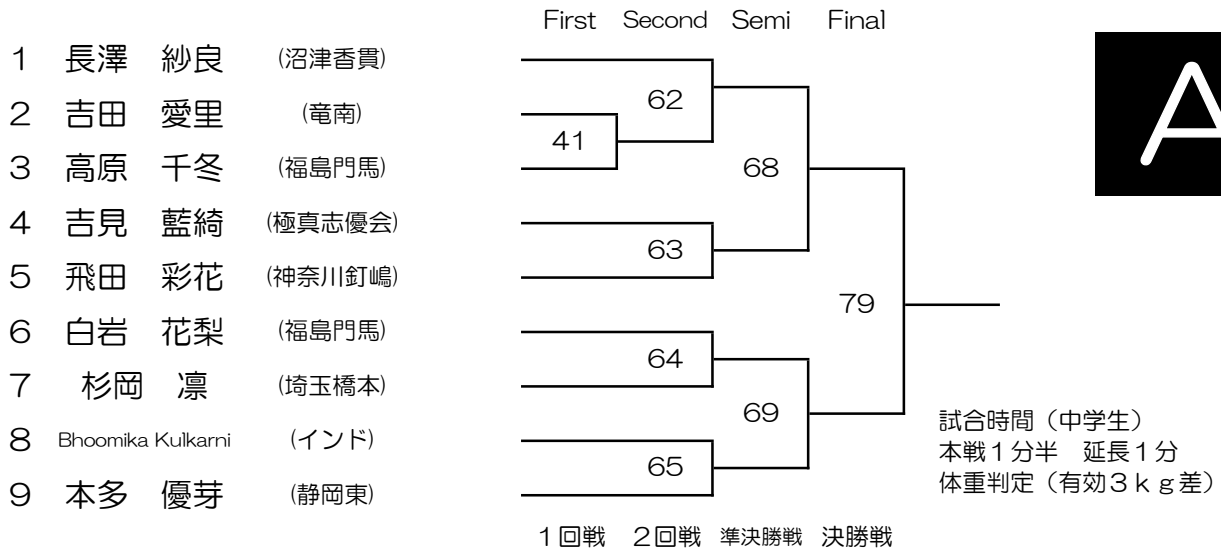

国際交流大会・組手・小学4年・女子 / International Goodwill tournament, KUMITE, 4th grade, Girl's

Match time Main 1:30 Extension 1:00 Body weight Judgment. (Effective 3kg difference)

国際交流大会・組手・中学女子軽量 / International Goodwill tournament, KUMITE Junior high school Girl's Lightweight

Match time Main 1:30 Extension 1:00 Body weight Judgment. (Effective 3kg difference)