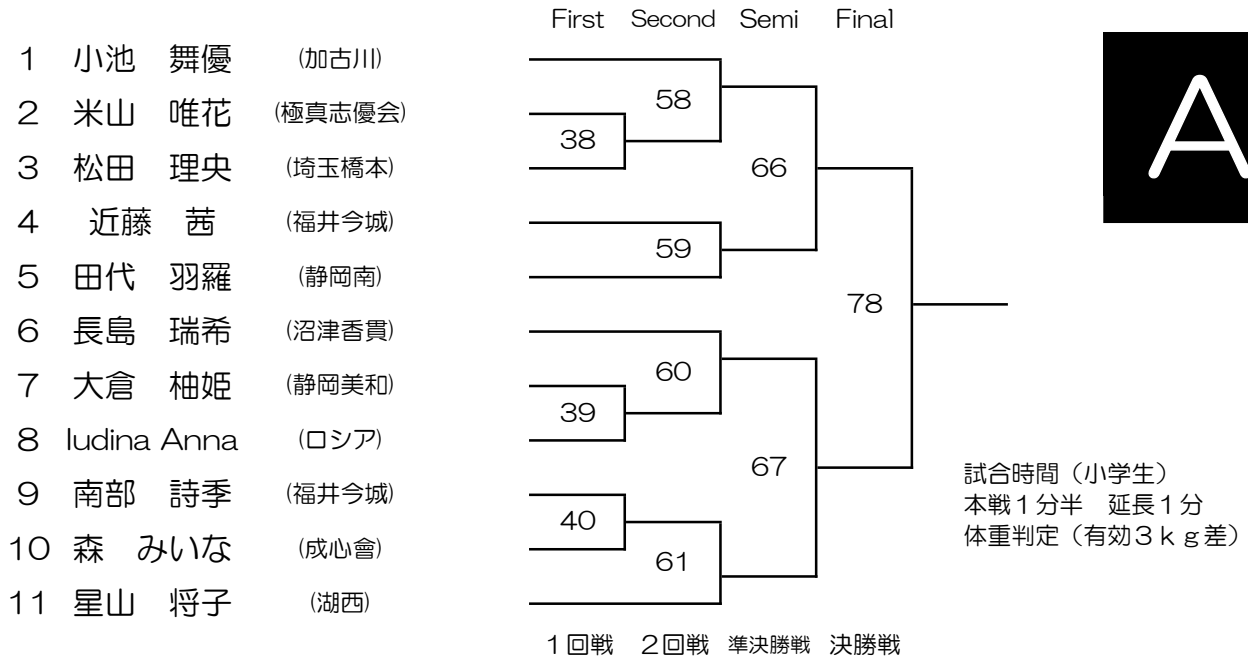

国際交流大会・組手・小学4年・女子 / International Goodwill tournament, KUMITE, 4th grade, Girl's

Match time Main 1:30 Extension 1:00 Body weight Judgment. (Effective 3kg difference)

国際交流大会・組手・中学女子軽量 / International Goodwill tournament, KUMITE Junior high school Girl's Lightweight

Match time Main 1:30 Extension 1:00 Body weight Judgment. (Effective 3kg difference)